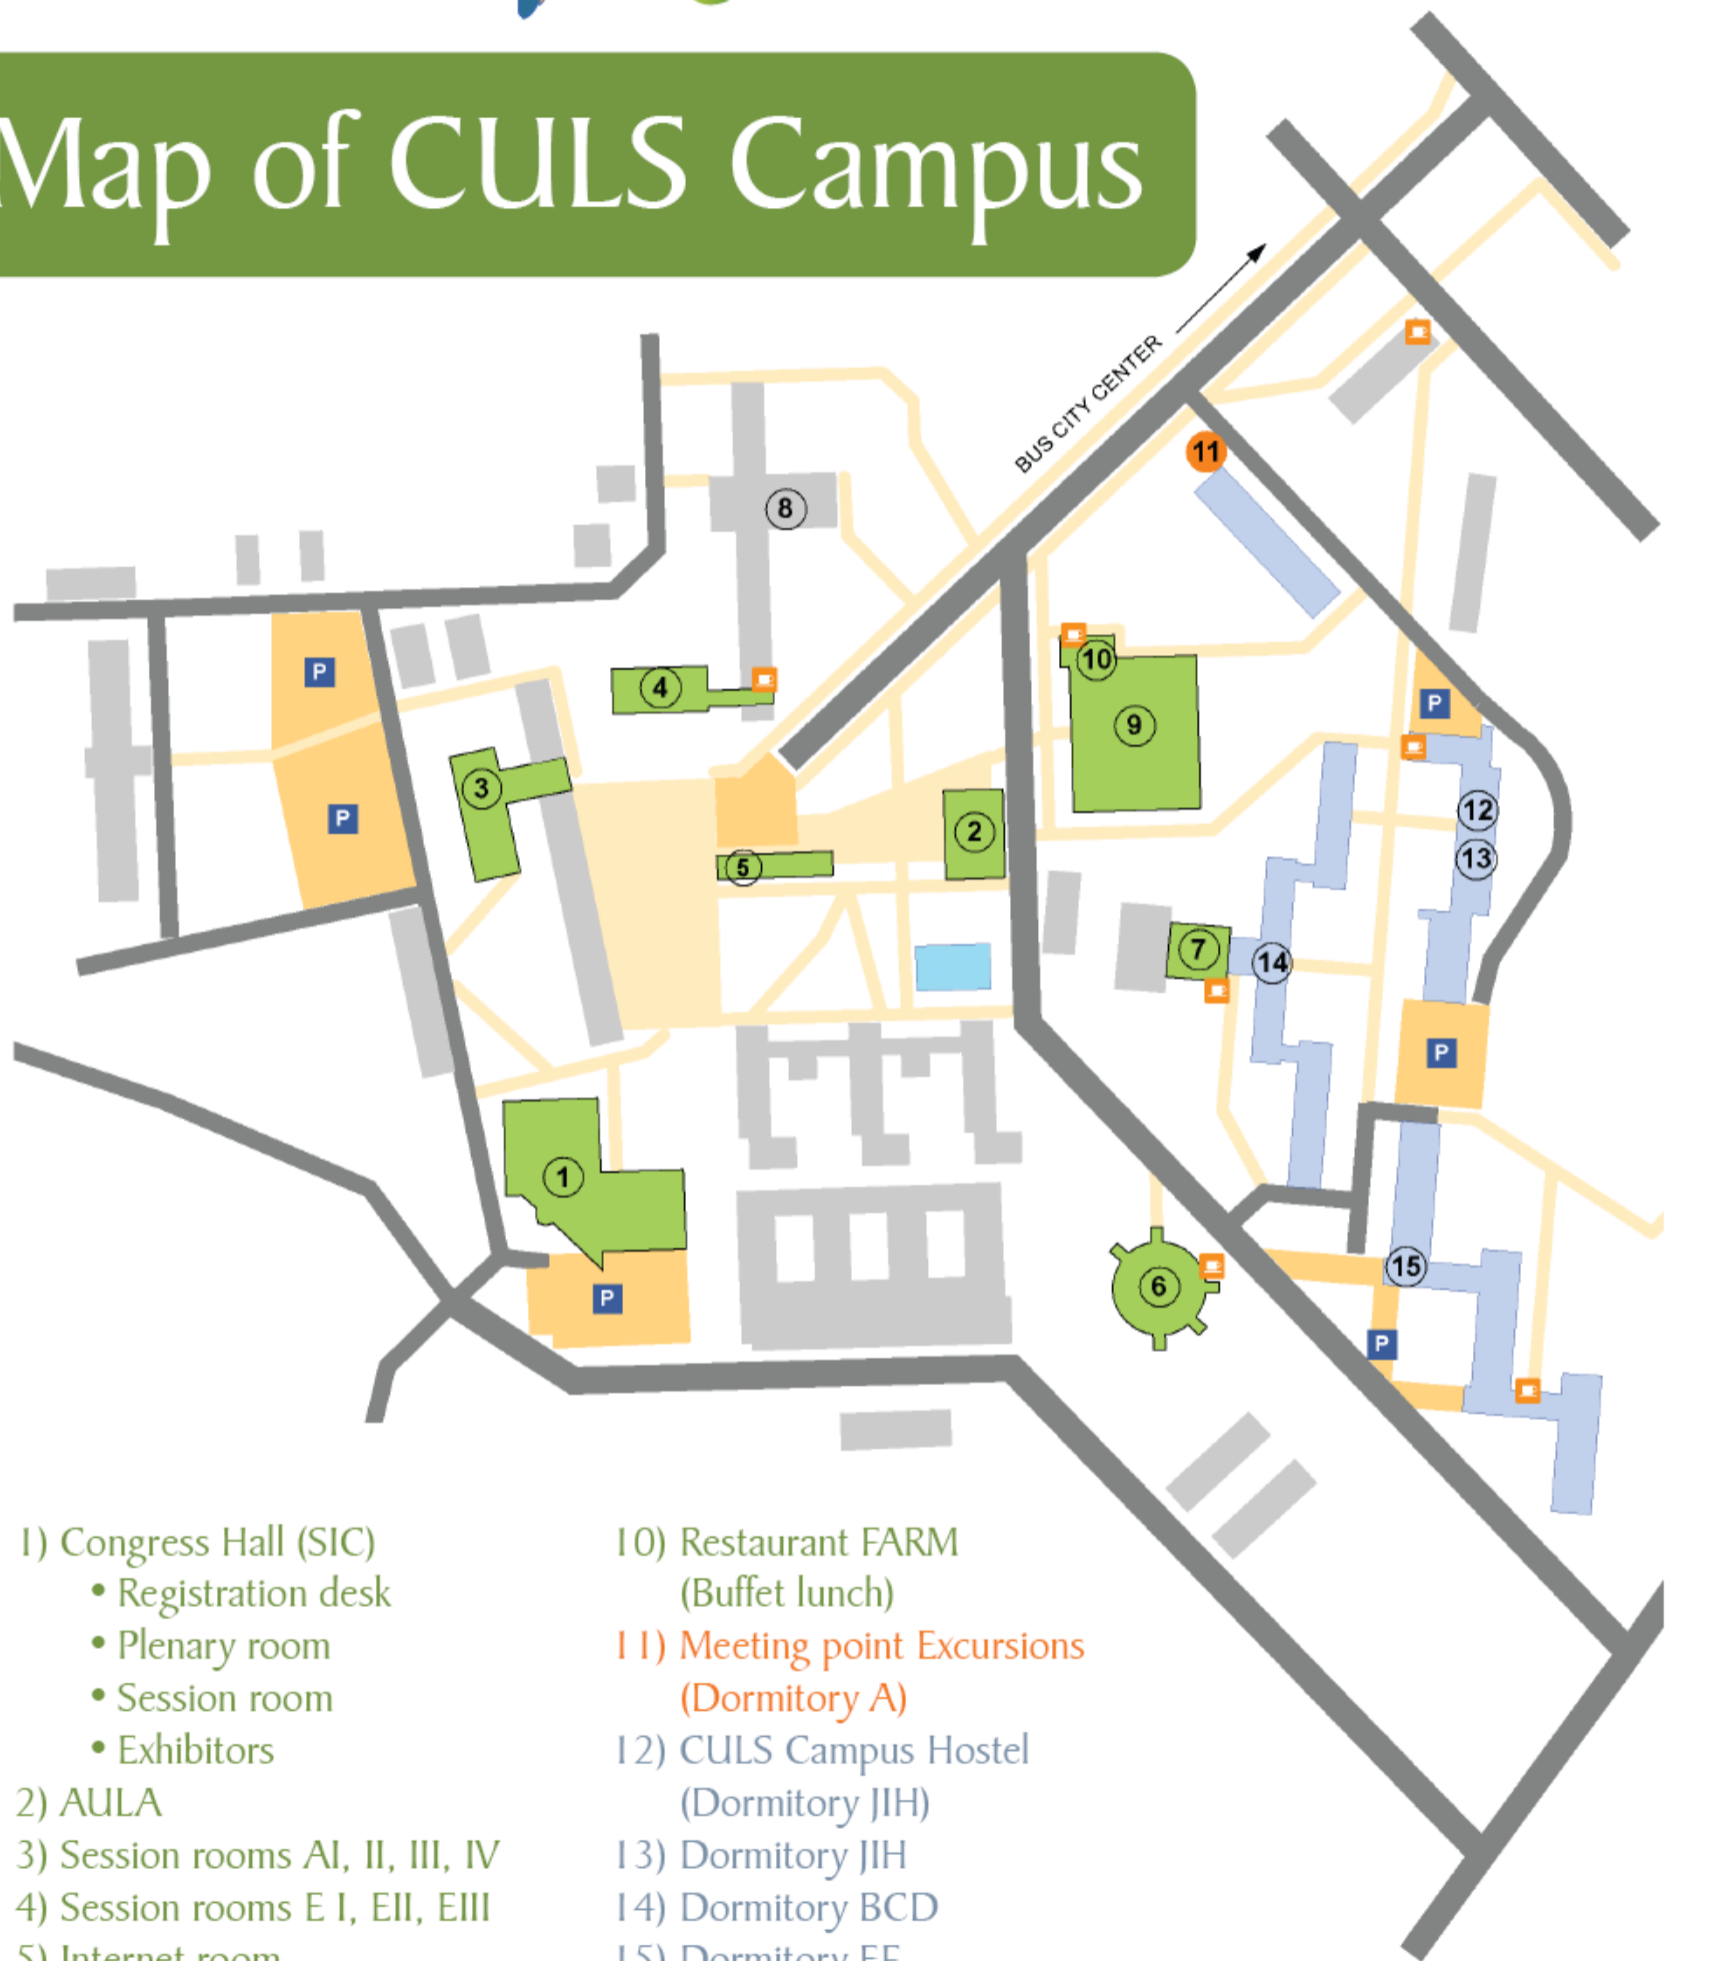

ECCB
Prague 2009

Map of CULS Campus

1) Congress Hall (SIC)

- Registration desk
- Plenary room
- Session room
- Exhibitors

2) AULA

3) Session rooms AI, II, III, IV

4) Session rooms E I, EII, EIII

5) Internet room

6) Round Hall (Posters)

7) Club C (Posters)

8) Training courses

9) Menza (breakfast, lunch)

10) Restaurant FARM

(Buffet lunch)

11) Meeting point Excursions
(Dormitory A)

12) CULS Campus Hostel

(Dormitory JIH)

13) Dormitory JIH

14) Dormitory BCD

15) Dormitory EF

0 50 100 200 m

Map of Suchdol

-  ATM
-  POST OFFICE
-  BUS STOP
-  PARKING
-  HOTELS
- 1) GALAXIE
- 2) JAS
- 3) ELIO GARNI
- 4) DORMITORIES