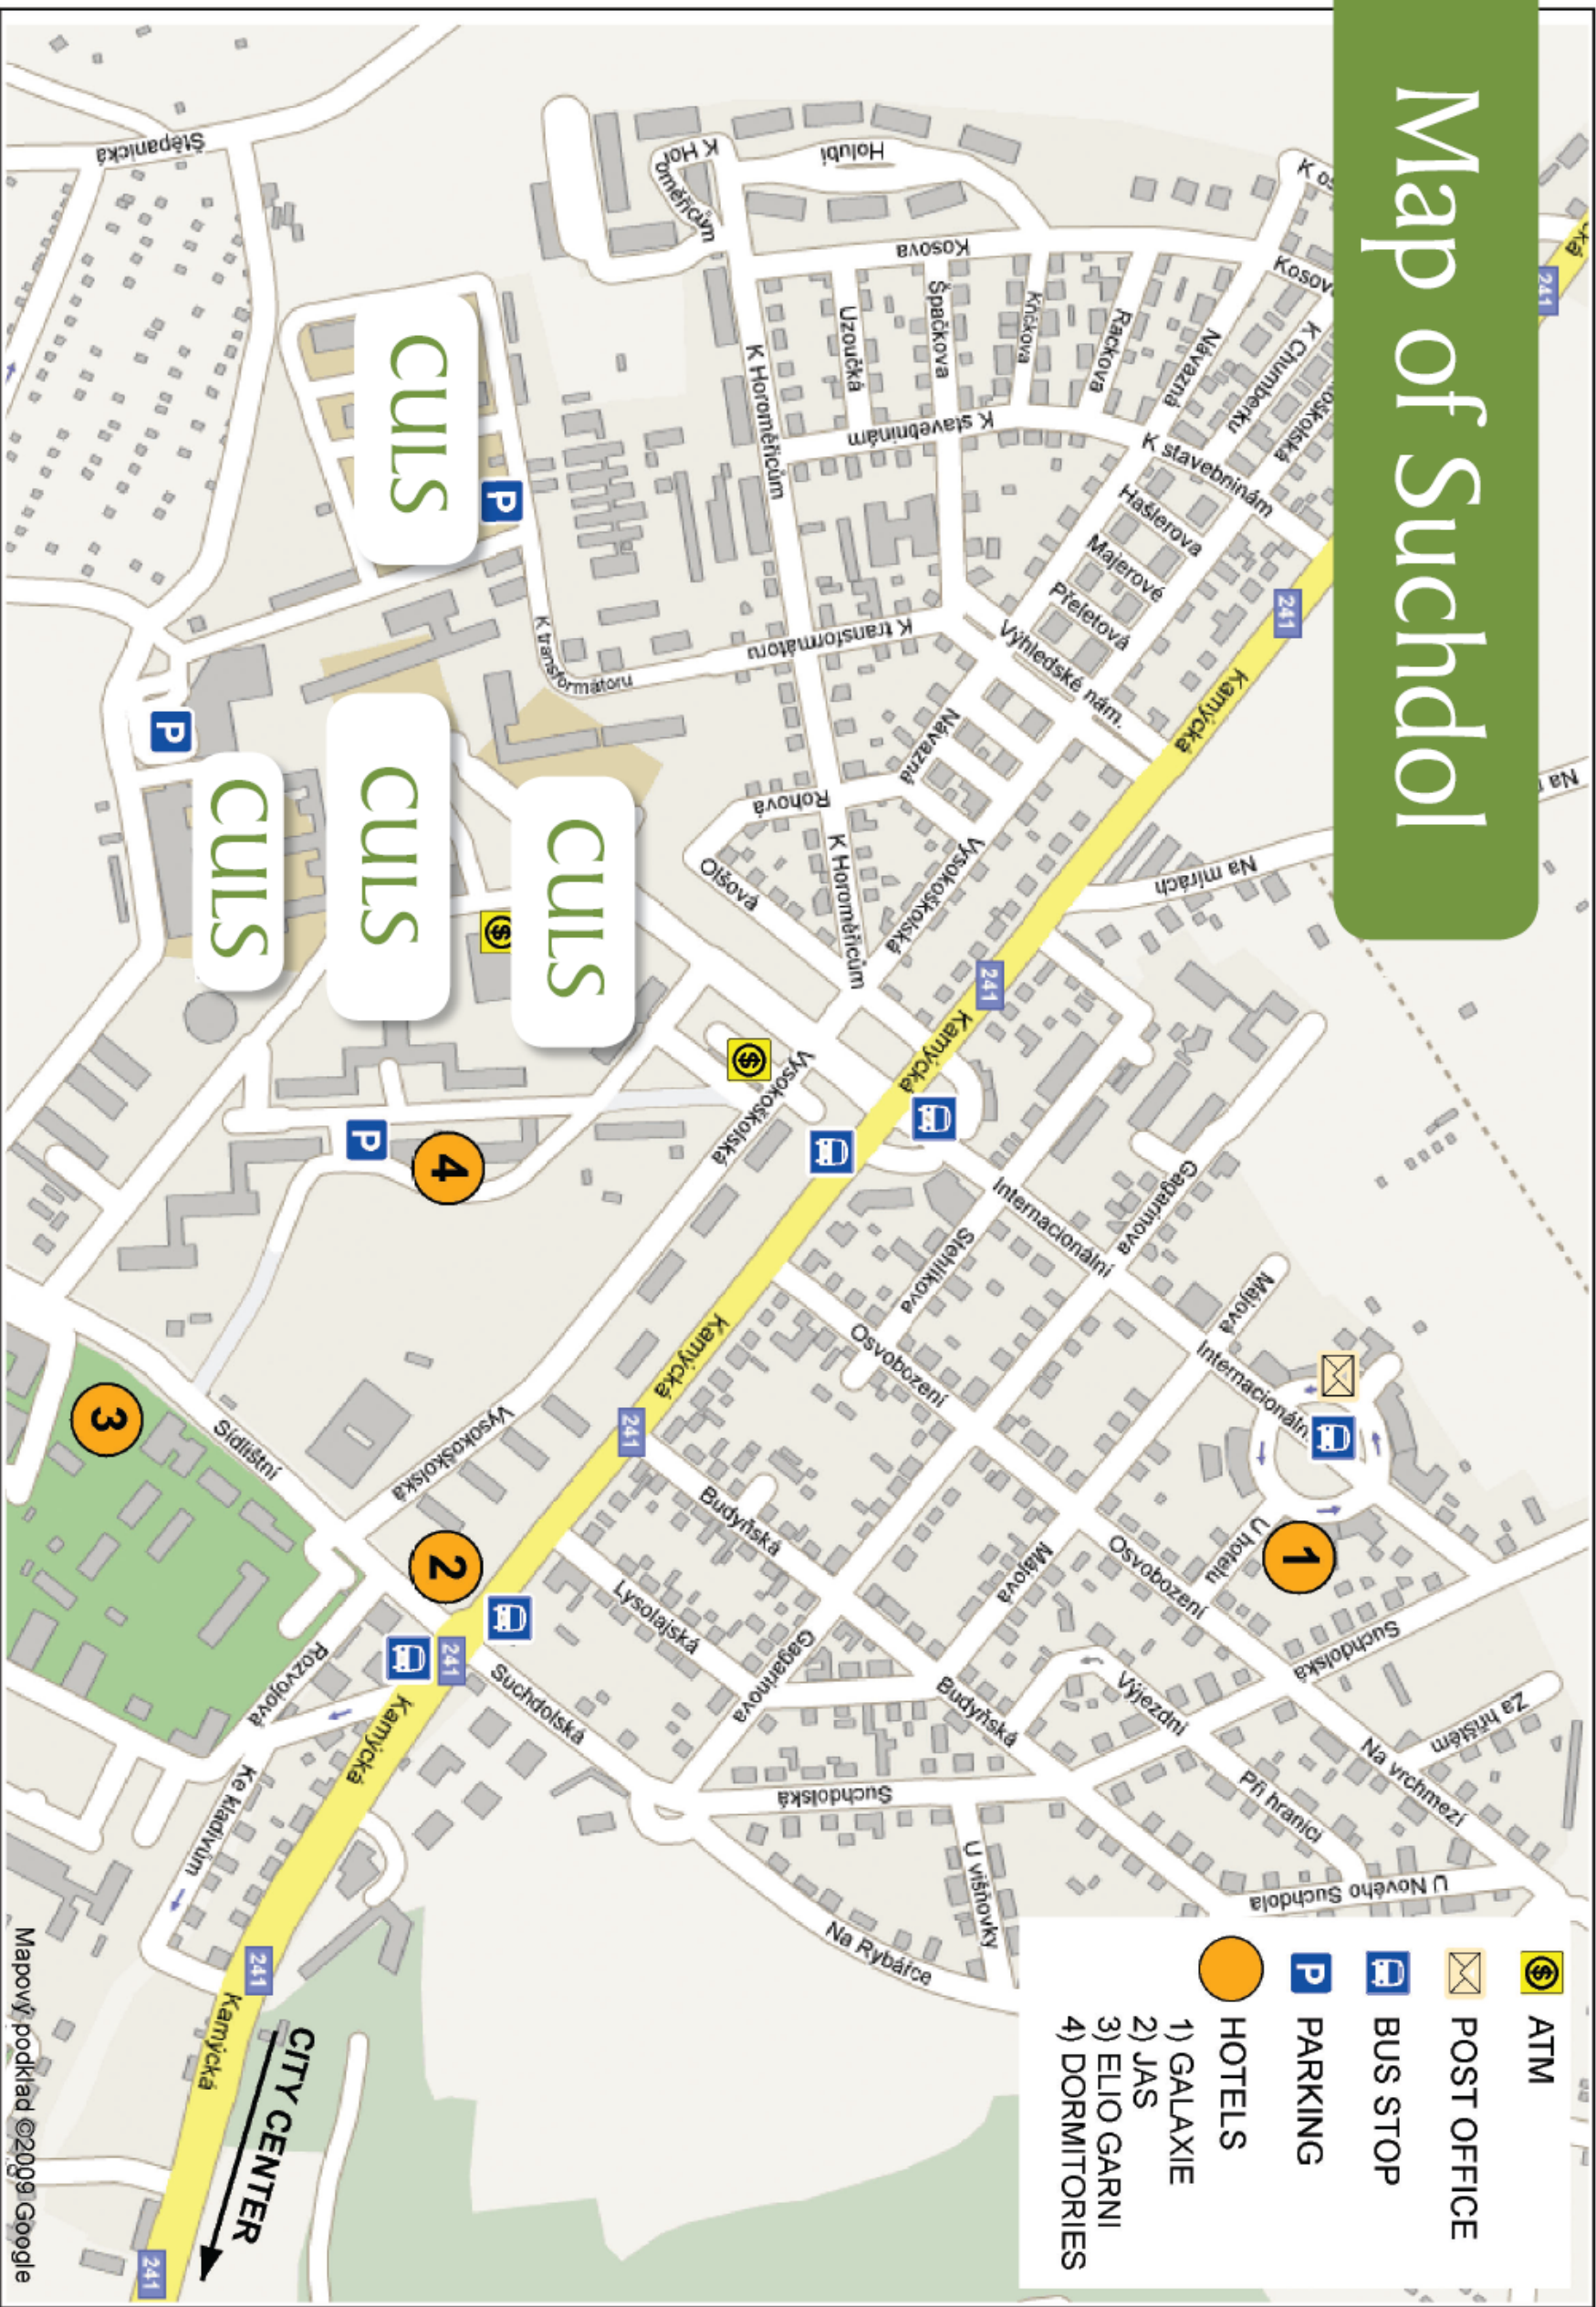

6) Round Hall (Posters)

7) Club C (Posters)

8) Training courses

9) Menza (breakfast, lunch)

10) Restaurant FARM

(Buffet lunch)

11) Meeting point Excursions
(Dormitory A)

12) CULS Campus Hostel

(Dormitory JIH)

13) Dormitory JIH

14) Dormitory BCD

15) Dormitory EF

0 50 100 200 m

Map of Suchdol

-  ATM
-  POST OFFICE
-  BUS STOP
-  PARKING
-  HOTELS
- 1) GALAXIE
- 2) JAS
- 3) ELIO GARNI
- 4) DORMITORIES